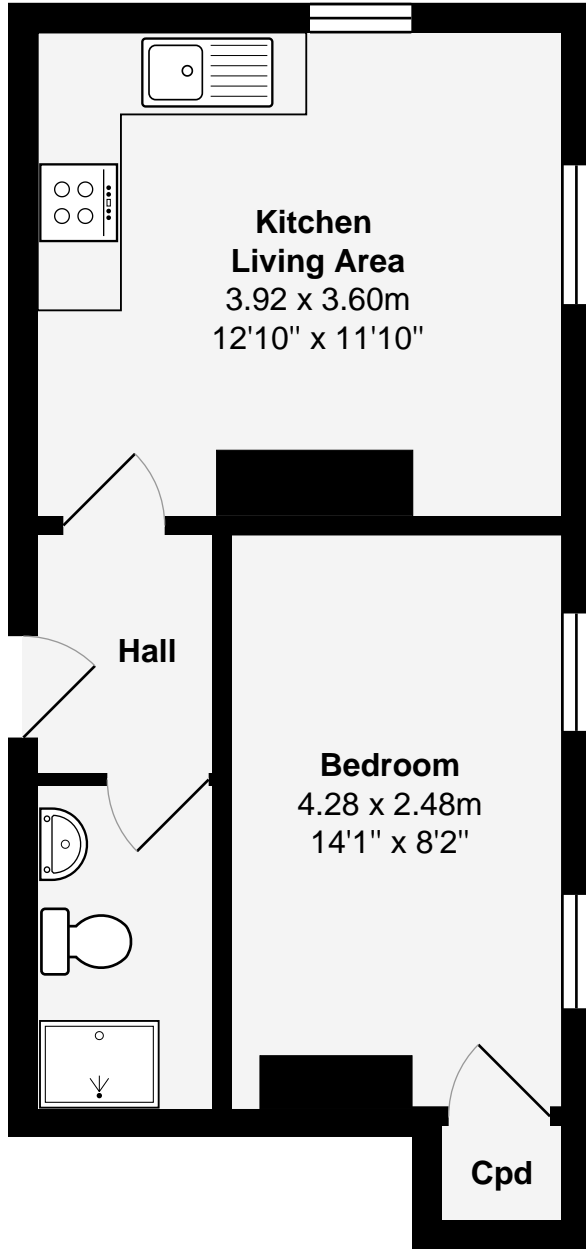

Flat ONE 42 High Street Saffron Walden

First Floor

Total Area: 32.3 m² ... 348 ft²

All measurements are approximate and for display purposes only

Plan prepared by: charlesjharrison.co.uk